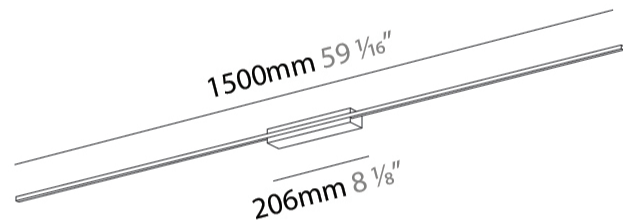

JUST BLACK LINE SURFACE

A33301-

base number LED
Dimming

1. To build a product code in our configurator select the specify button on the base model # product page
2. To build a manual product code on this datasheet choose from the options listed below in blue font and add the suffix to the base model #

GENERAL

Series: Just Black Line
Brand: Prolicht
Division: Architectural
Mounting Type: Surface
Mounting Location: Wall
Subcategory: Wall Effect

PHYSICAL

Shape: Rectangle
Length (mm): 1500
Length (in): 59 1/16
Width (mm): 30
Width (in): 1 3/16
Height (mm): 40
Height (in): 1 9/16
Light Distribution: Indirect
Fixture Finish: BLK
Fixture Material: Aluminum

ELECTRICAL

Lamp Type: LED (Zhaga Standard)
Input Wattage (W): 15
Total Output Wattage (W): 13.6
[Dimming: Non-Dimmable](#)
Driver Included: Yes
Driver Location: Integrated
Driver Type: Constant Current - Universal
Driver Class: Class 2
Input Voltage (V): 120 - 277
Constant Current (MA): 580
Upon Request: Tri-Mode Dimming

LED

Color Temperature (°K): 3000
Max. Delivered Lumen (lm): 776
CRI: >80 CRI
Lamp Life (hrs): 50000

OPTICAL

Beam Angle: 178
Adjustability: Fixed

RATINGS AND CERTIFICATIONS

Certified By: CSA Certified to UL and CSA Standards
IP rating: IP20

PROJECT

TYPE

SPECIFIER

QUANTITY

DATE